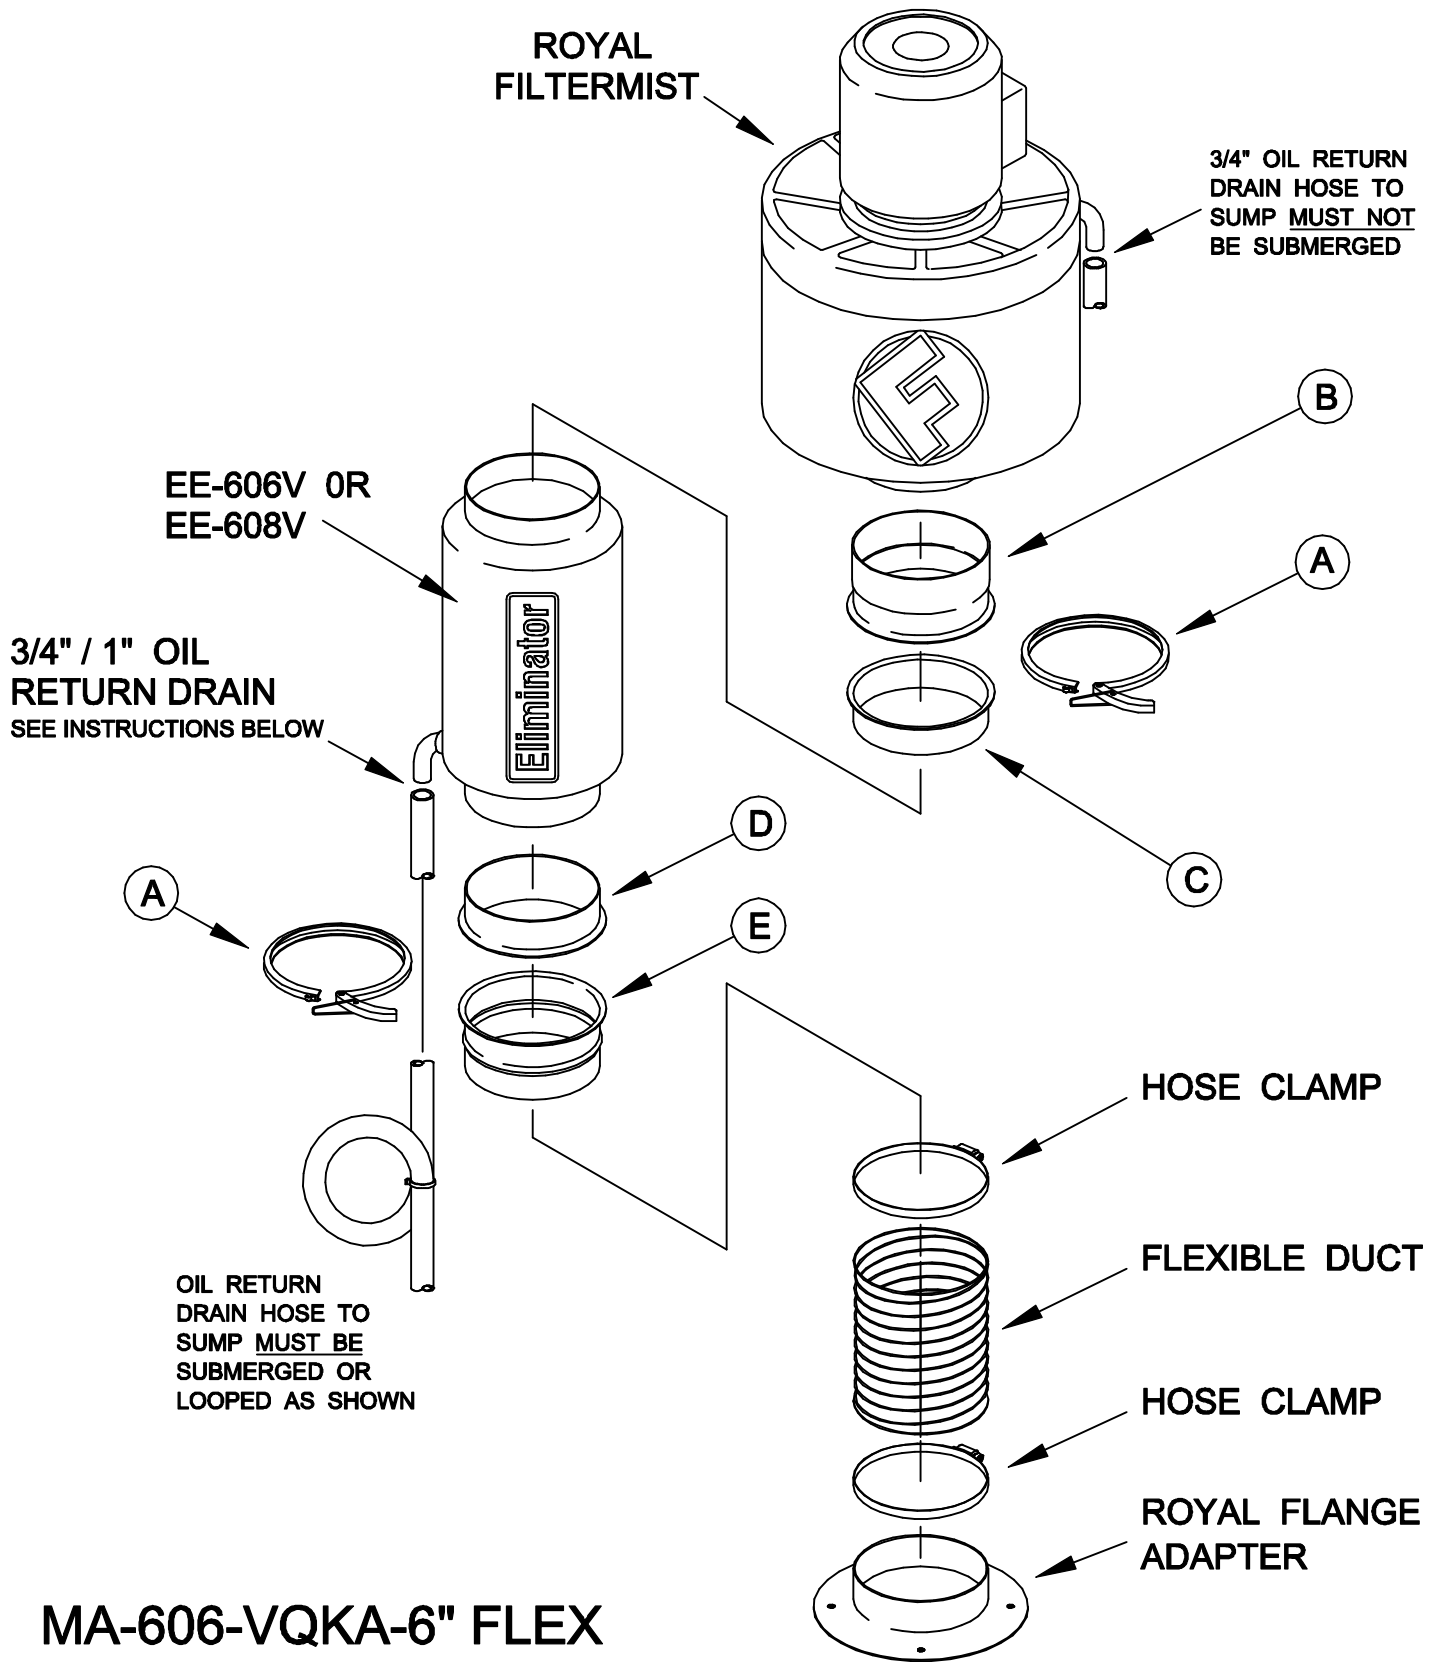

ROYAL FILTERMIST WITH ELIMINATOR AND QUICK DISCONNECT KIT

MA-606-VQKA-6" FLEX
MA-608-VQKA-8" FLEX