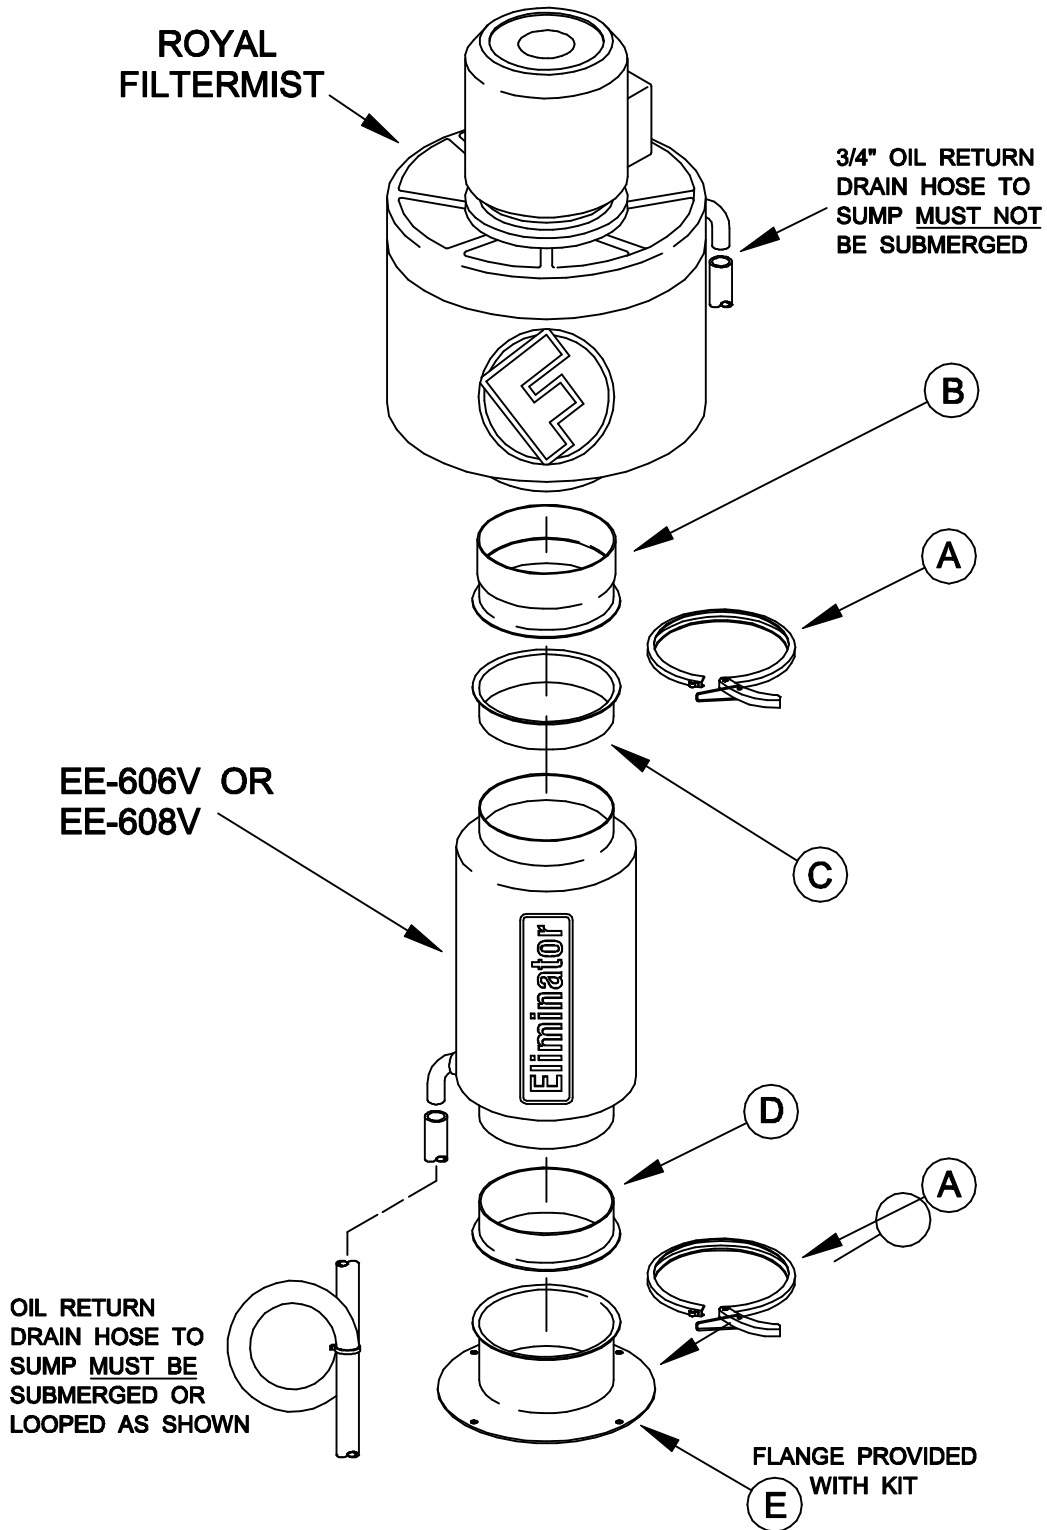

ROYAL FILTERMIST WITH ELIMINATOR AND QUICK DISCONNECT KIT

MA-606-VQKA-6" HARD PIPED
MA-608-VQKA-8" HARD PIPED