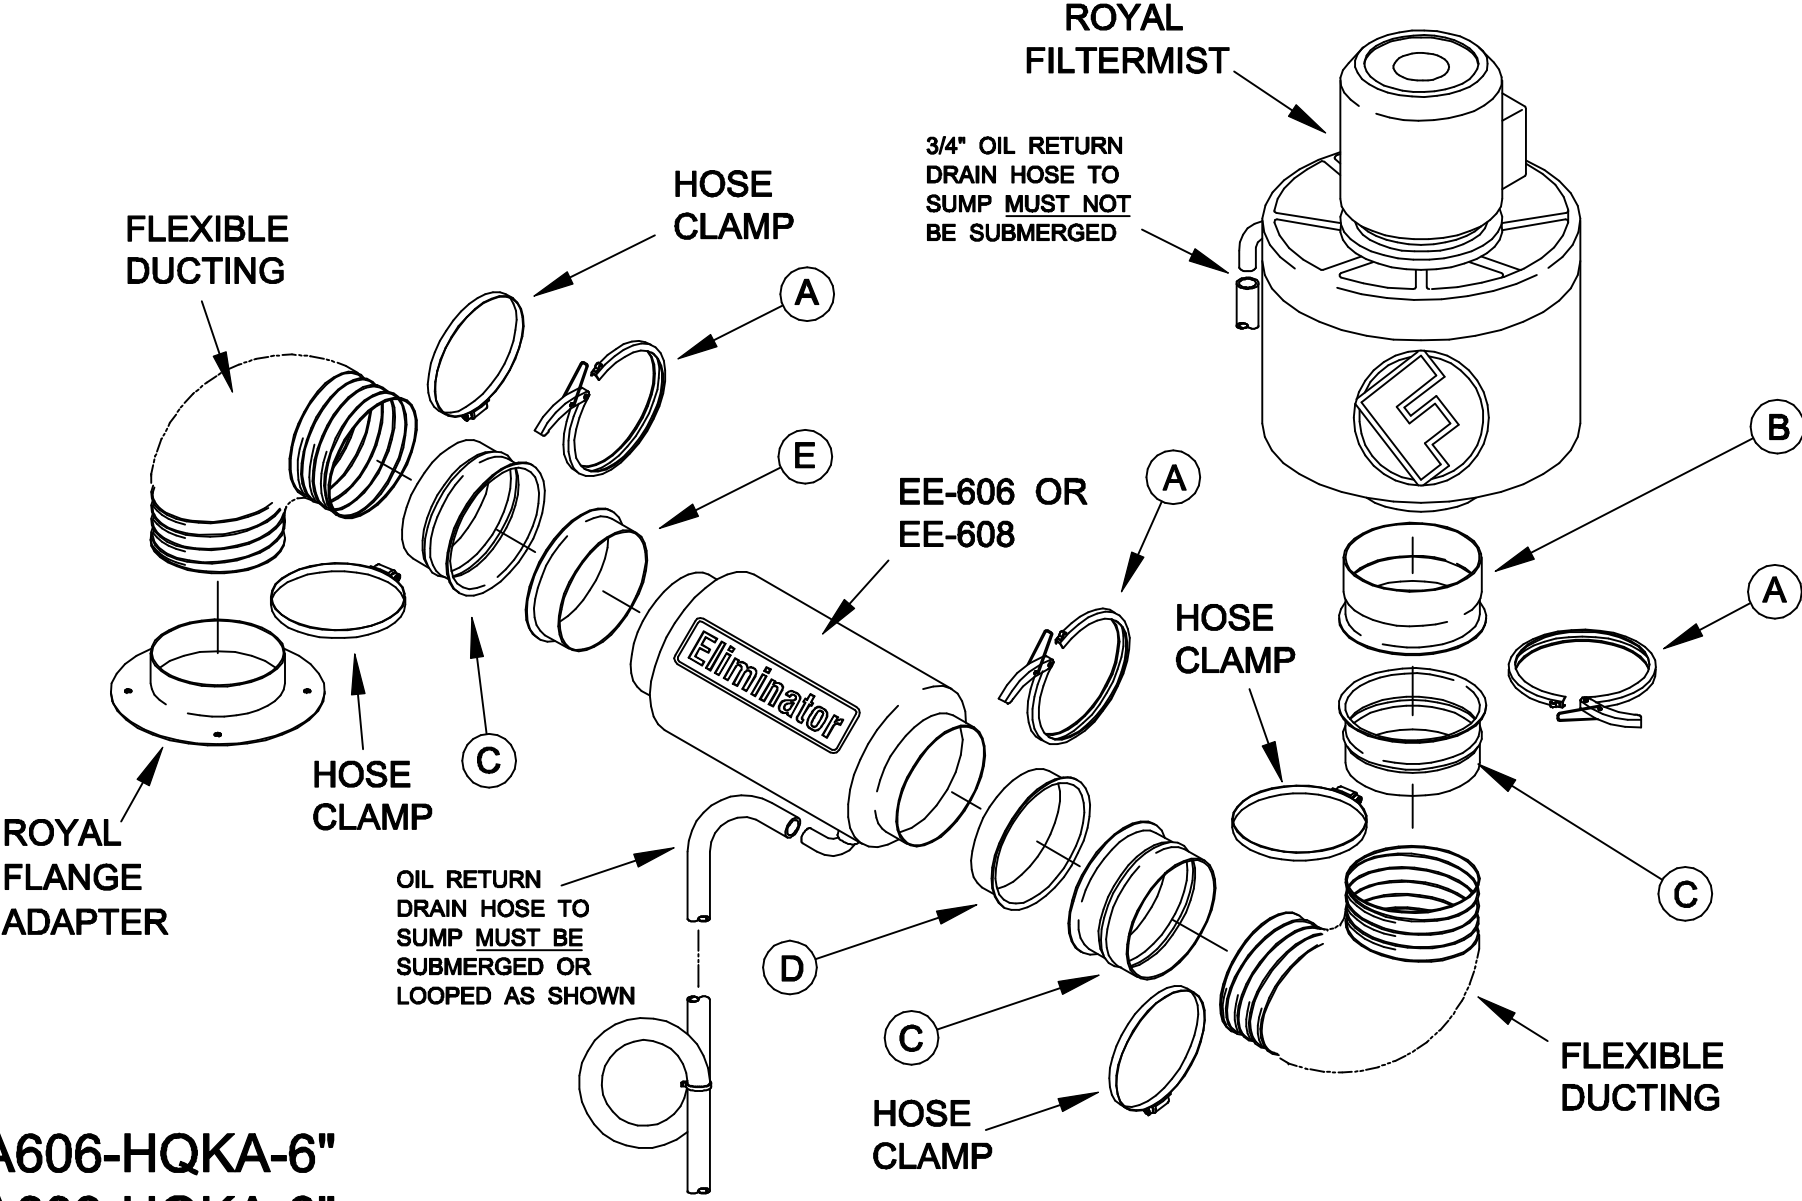

ROYAL FILTERMIST WITH ELIMINATOR AND QUICK DISCONNECT KIT

MA606-HQKA-6"
MA608-HQKA-8"